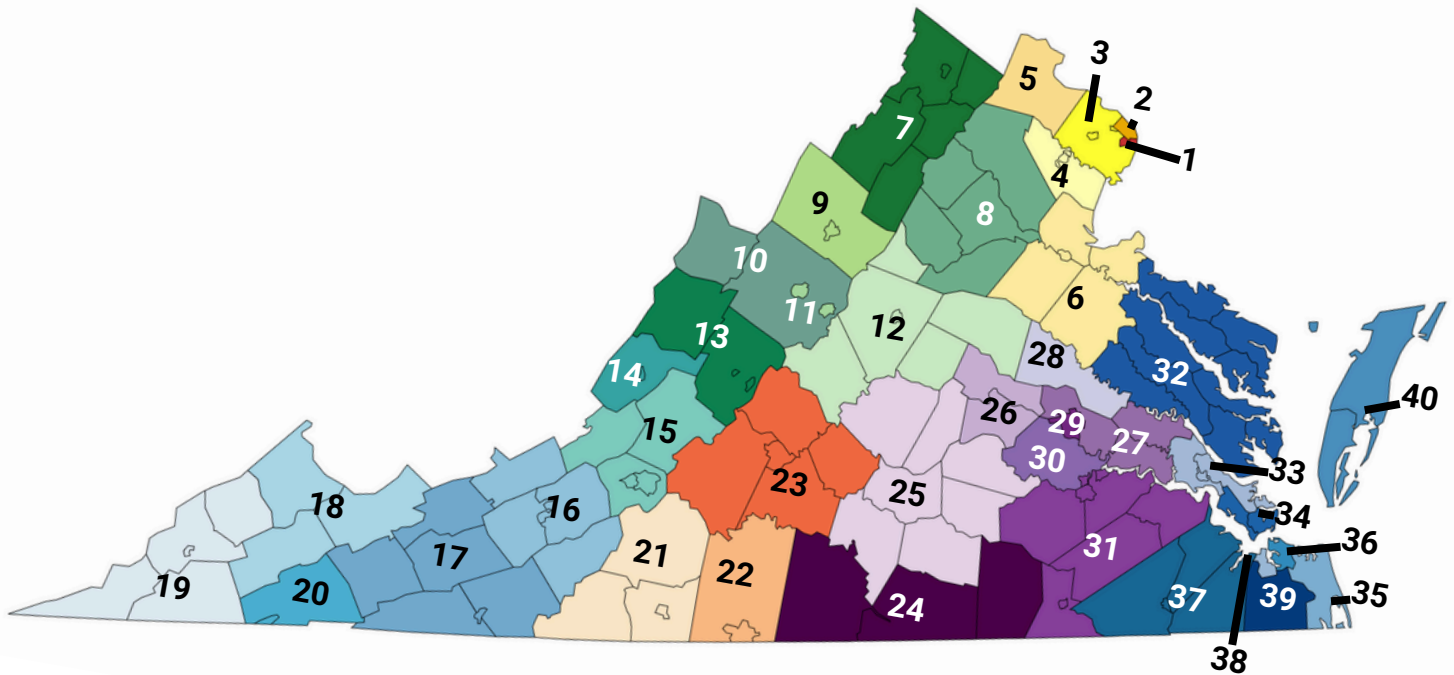

INFANT AND TODDLER CENTRAL POINTS OF ENTRY

- | | |
|-----------------------------------|---|
| 1. <u>Alexandria</u> | 21. <u>Piedmont</u> |
| 2. Arlington | 22. Danville Pittsylvania |
| 3. <u>Fairfax-Falls Church</u> | 23. <u>Central Virginia</u> |
| 4. Greater Prince William | 24. Southside |
| 5. <u>Loudoun</u> | 25. <u>Heartland</u> |
| 6. Rappahannock Area | 26. Goochland-Powhatan |
| 7. <u>Shenandoah Valley</u> | 27. <u>Henrico, Charles City, and New Kent</u> |
| 8. Rappahannock Rapidan | 28. Hanover |
| 9. <u>Harrisonburg-Rockingham</u> | 29. <u>Richmond</u> |
| 10. Augusta-Highland | 30. Chesterfield |
| 11. <u>Staunton-Waynesboro</u> | 31. <u>Crater District</u> |
| 12. Blue Ridge | 32. Middle Peninsula-Northern Neck |
| 13. <u>Rockbridge Area</u> | 33. <u>Williamsburg, James City, York, Poquoson</u> |
| 14. Alleghany-Highlands | 34. Hampton-Newport News |
| 15. <u>Roanoke Valley</u> | 35. <u>Virginia Beach</u> |
| 16. New River Valley | 36. Norfolk |
| 17. <u>Mount Rogers</u> | 37. <u>Western Tidewater</u> |
| 18. Cumberland Mountain | 38. Portsmouth |
| 19. <u>Dilenowisco</u> | 39. <u>Chesapeake</u> |
| 20. Highlands | 40. Eastern Shore |

In need of additional resources? Dial 211 or text "CONNECT" to 247211