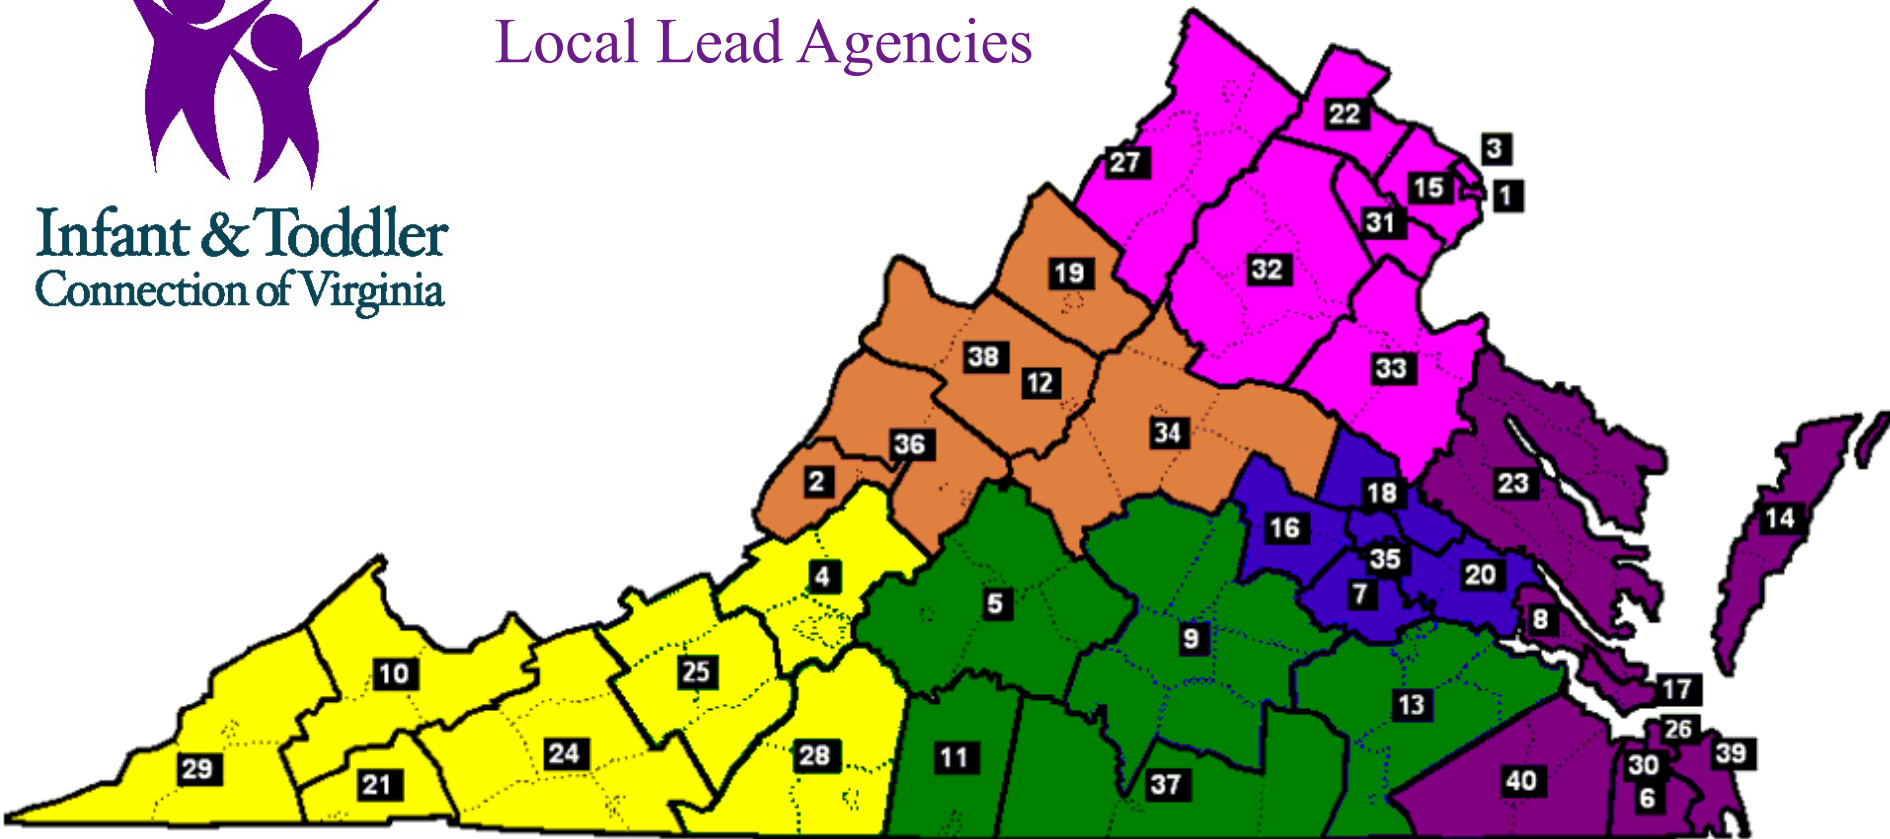

Infant & Toddler
Connection of Virginia

Local Lead Agencies

Infant & Toddler Connection of

- | | | | |
|--|----------------------------------|----------------------------|---|
| 1 Alexandria | 11 Danville-Pittsylvania | 21 the Highlands | 31 Prince William, Manassas and Manassas Park |
| 2 the Alleghany Highlands | 12 Staunton-Waynesboro | 22 Loudoun | 32 Rappahannock-Rapidan |
| 3 Arlington | 13 Crater District | 23 Middle Peninsula-N Neck | 33 Rappahannock Area |
| 4 the Roanoke Valley | 14 the Eastern Shore | 24 Mount Rogers | 34 the Blue Ridge |
| 5 Central Virginia | 15 Fairfax-Falls Church | 25 the New River Valley | 35 Richmond |
| 6 Chesapeake | 16 Goochland-Powhatan | 26 Norfolk | 36 the Rockbridge Area |
| 7 Chesterfield | 17 Hampton-Newport News | 27 Shenandoah Valley | 37 Southside |
| 8 Williamsburg * James City * York * Poquouson | 18 Hanover | 28 the Piedmont | 38 Augusta-Highland |
| 9 Planning District 14 | 19 Harrisonburg-Rockingham | 29 DILENOWISCO | 39 Virginia Beach |
| 10 Cumberland Mountain | 20 Henrico-Charles City-New Kent | 30 Portsmouth | 40 Western Tidewater |